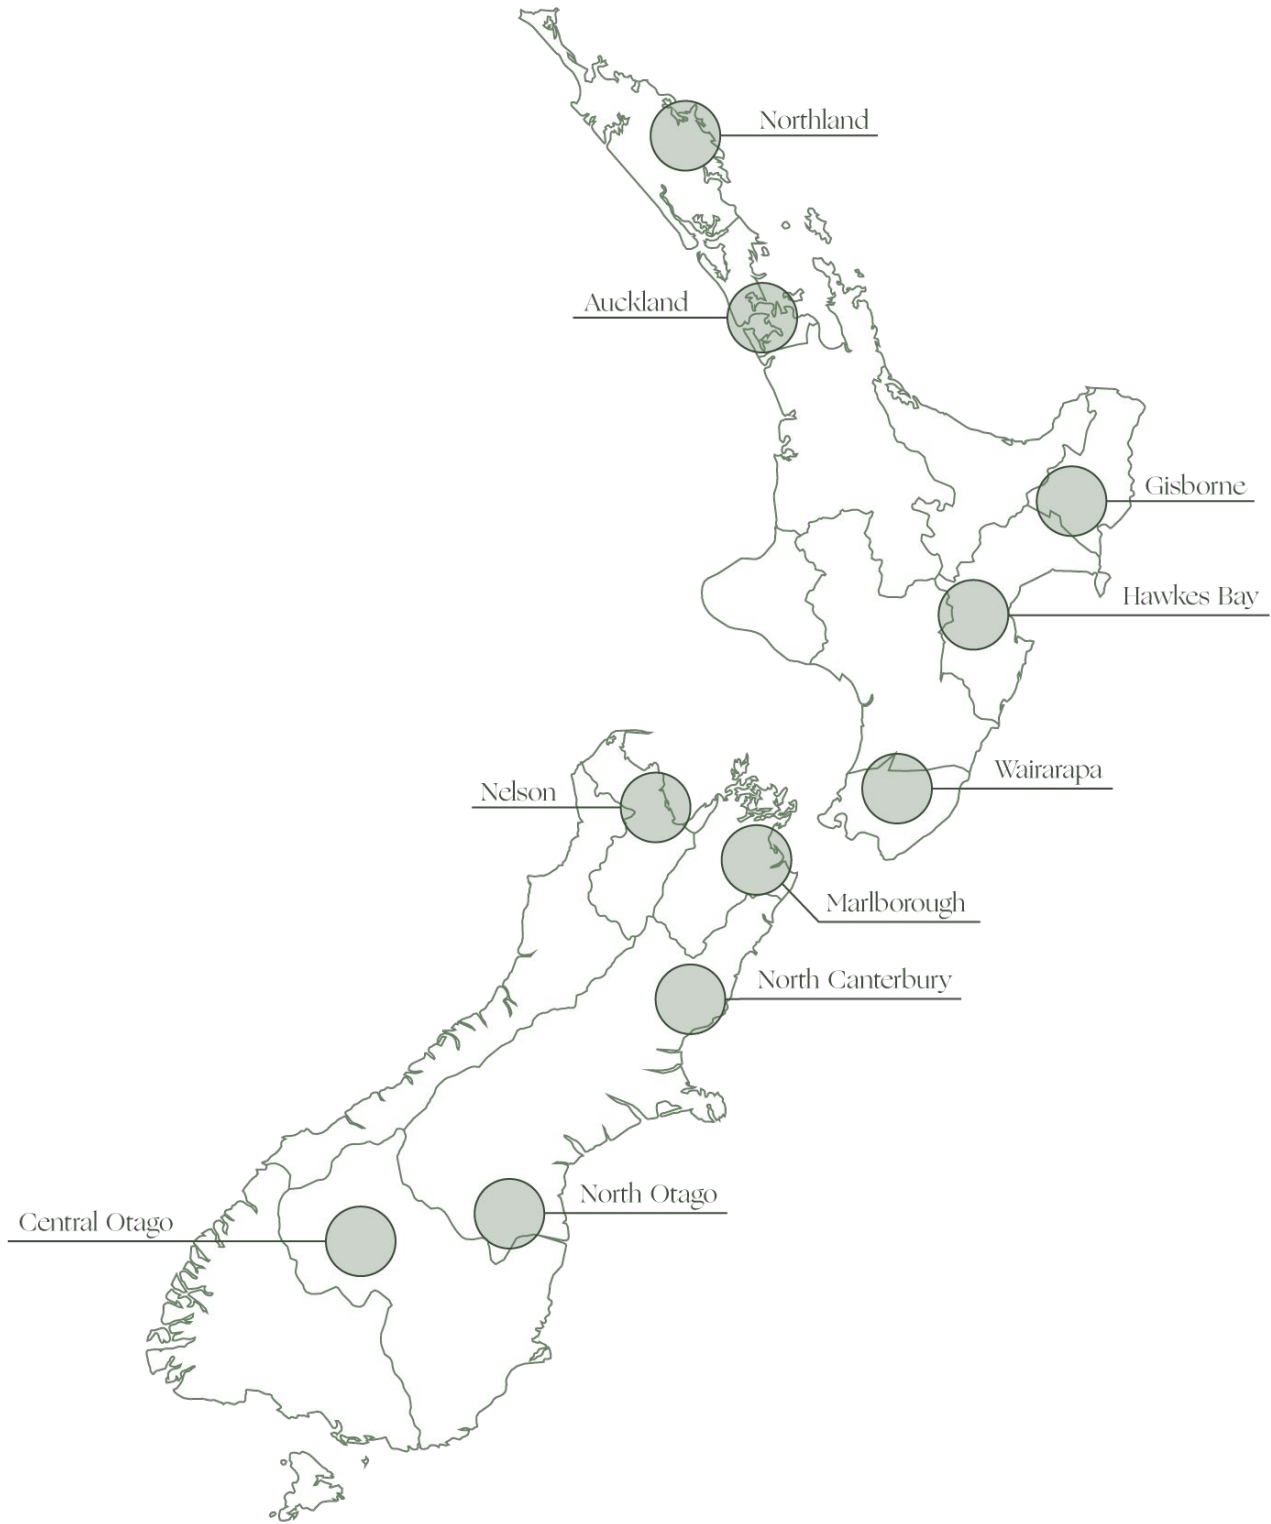

Ahi.

Beverage List

New Zealand Wine Regions

COCKTAILS

SIGNATURE

Ahi. Spritz	rum blend, peach, lemon, soda, amaro	20
Maid of Fire	chilli tequila, mezcal, lime, cucumber	25
Garden Gimlet	Ahi. gin, lime, garden herbs	22
Pink Pony Club	vodka, gin, strawberry, hibiscus, lemon, aquafaba	24
Autumn Veil	white rum, kokuto umeshu, black doris plum, chai	24